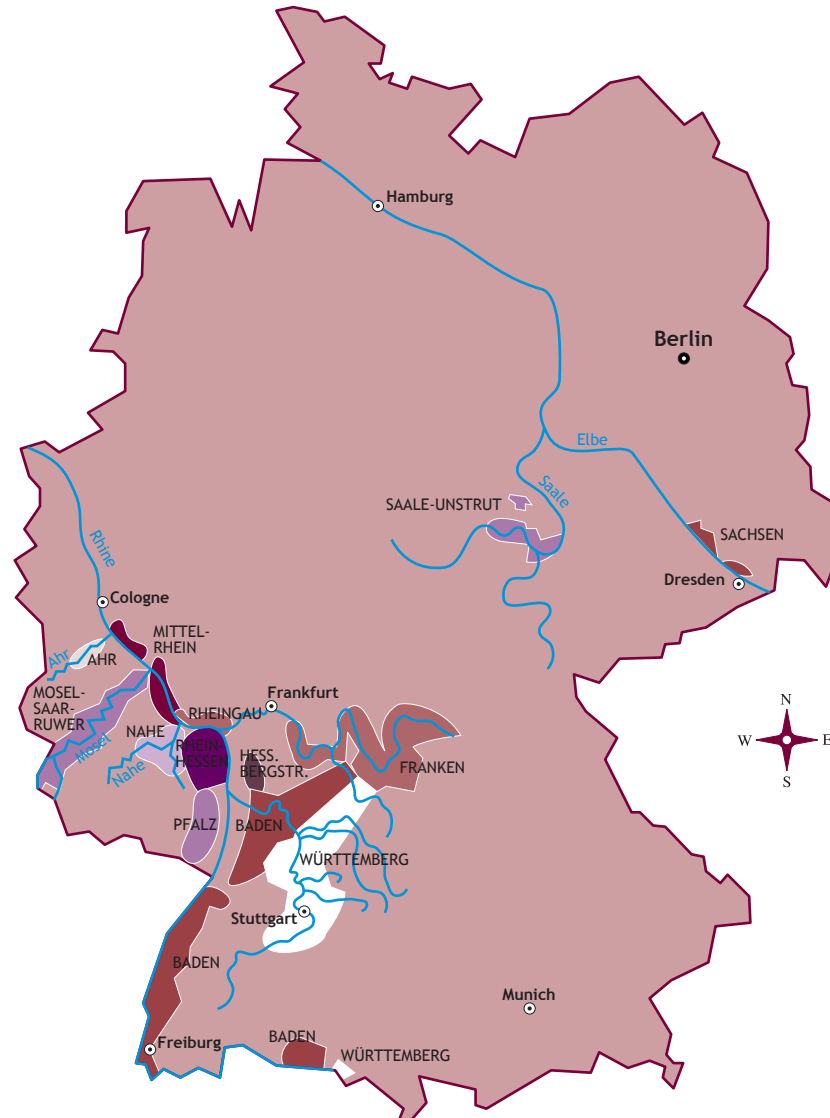

GERMAN Wine Regions

Boutique Wine Collection
4501 Spruce Street
Philadelphia, PA 19139

info@boutiquewines.info
www.boutiquewines.info