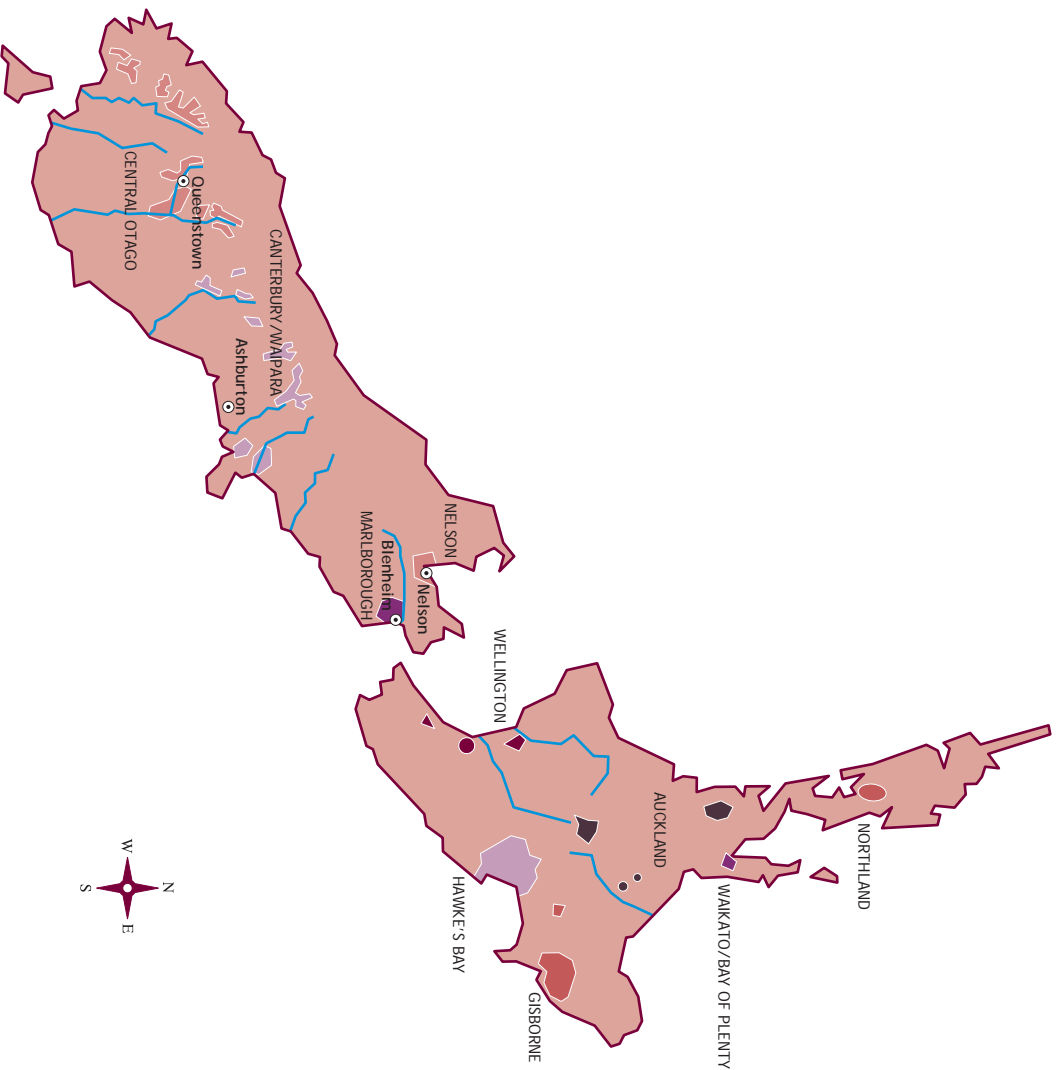

**BOUQTQUE
WINE
COLLECTION™**
SELECTED BY BRUCE KIRKMAN

AUSTRALASIA

NEW ZEALAND Wine Regions

Boutique Wine Collection
P.O. Box 7436
Philadelphia, PA 19101

info@boutiquewines.info
www.boutiquewines.info