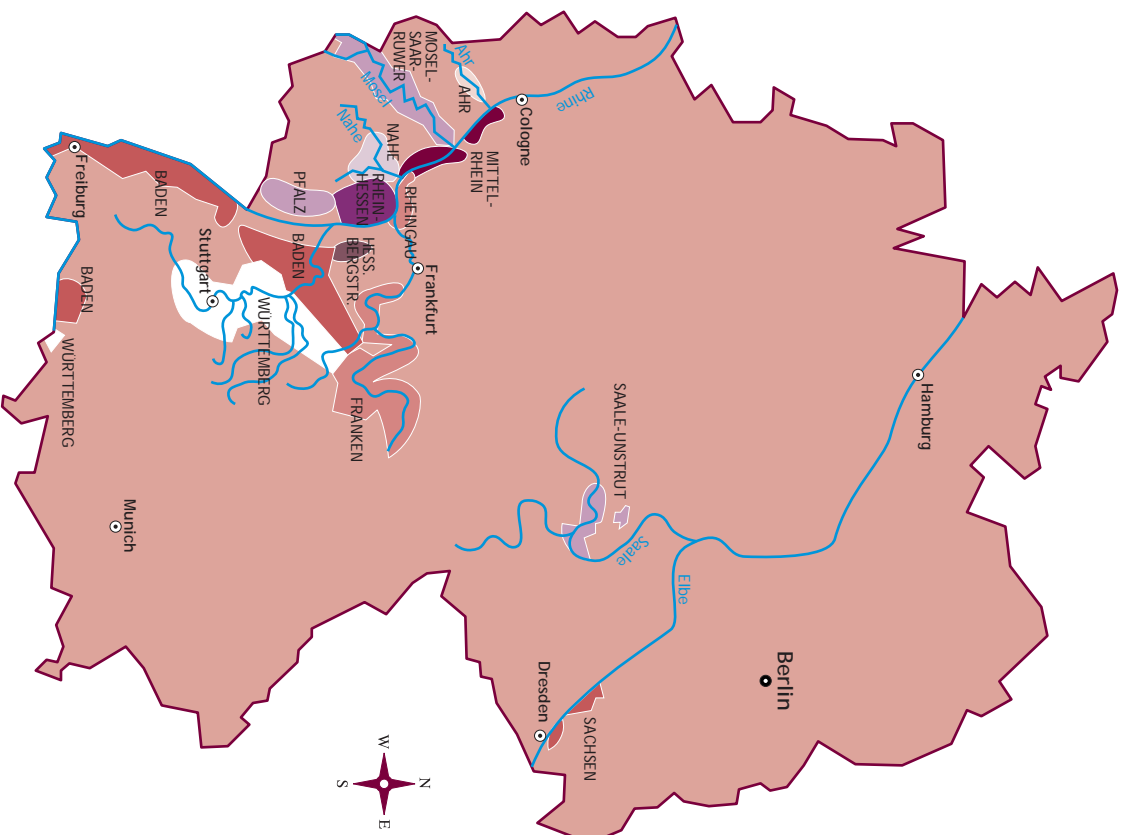

**BOUTIQUE
WINE
COLLECTION™**
SELECTED BY BRUCE KIRKMAN

GERMAN Wine Regions

Boutique Wine Collection
P. O. Box 7436
Philadelphia, PA 19101
info@boutiquewines.info
www.boutiquewines.info