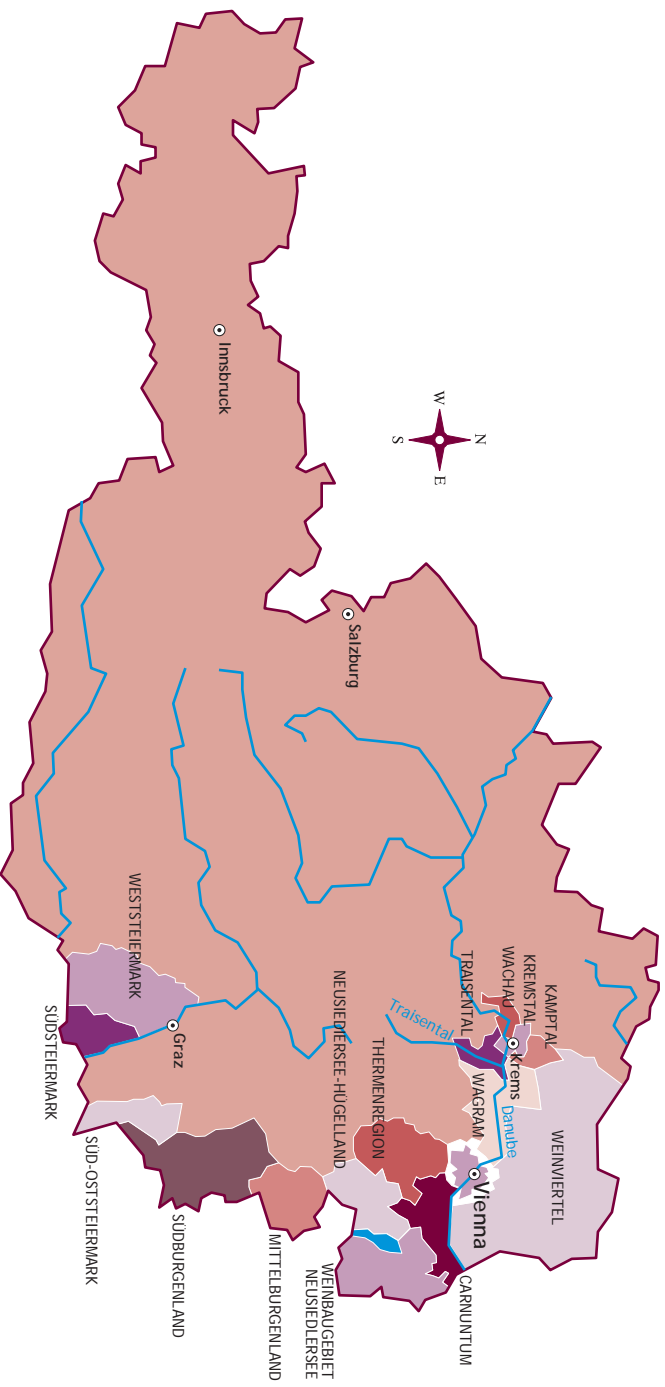

**BOUQTQUE
WINE
COLLECTIION™**
SELECTED BY BRUCE KIRKMAN

EUROPE

AUSTRIAN Wine Regions

Boutique Wine Collection
P. O. Box 7436
Philadelphia, PA 19101

info@boutiquewines.info
www.boutiquewines.info